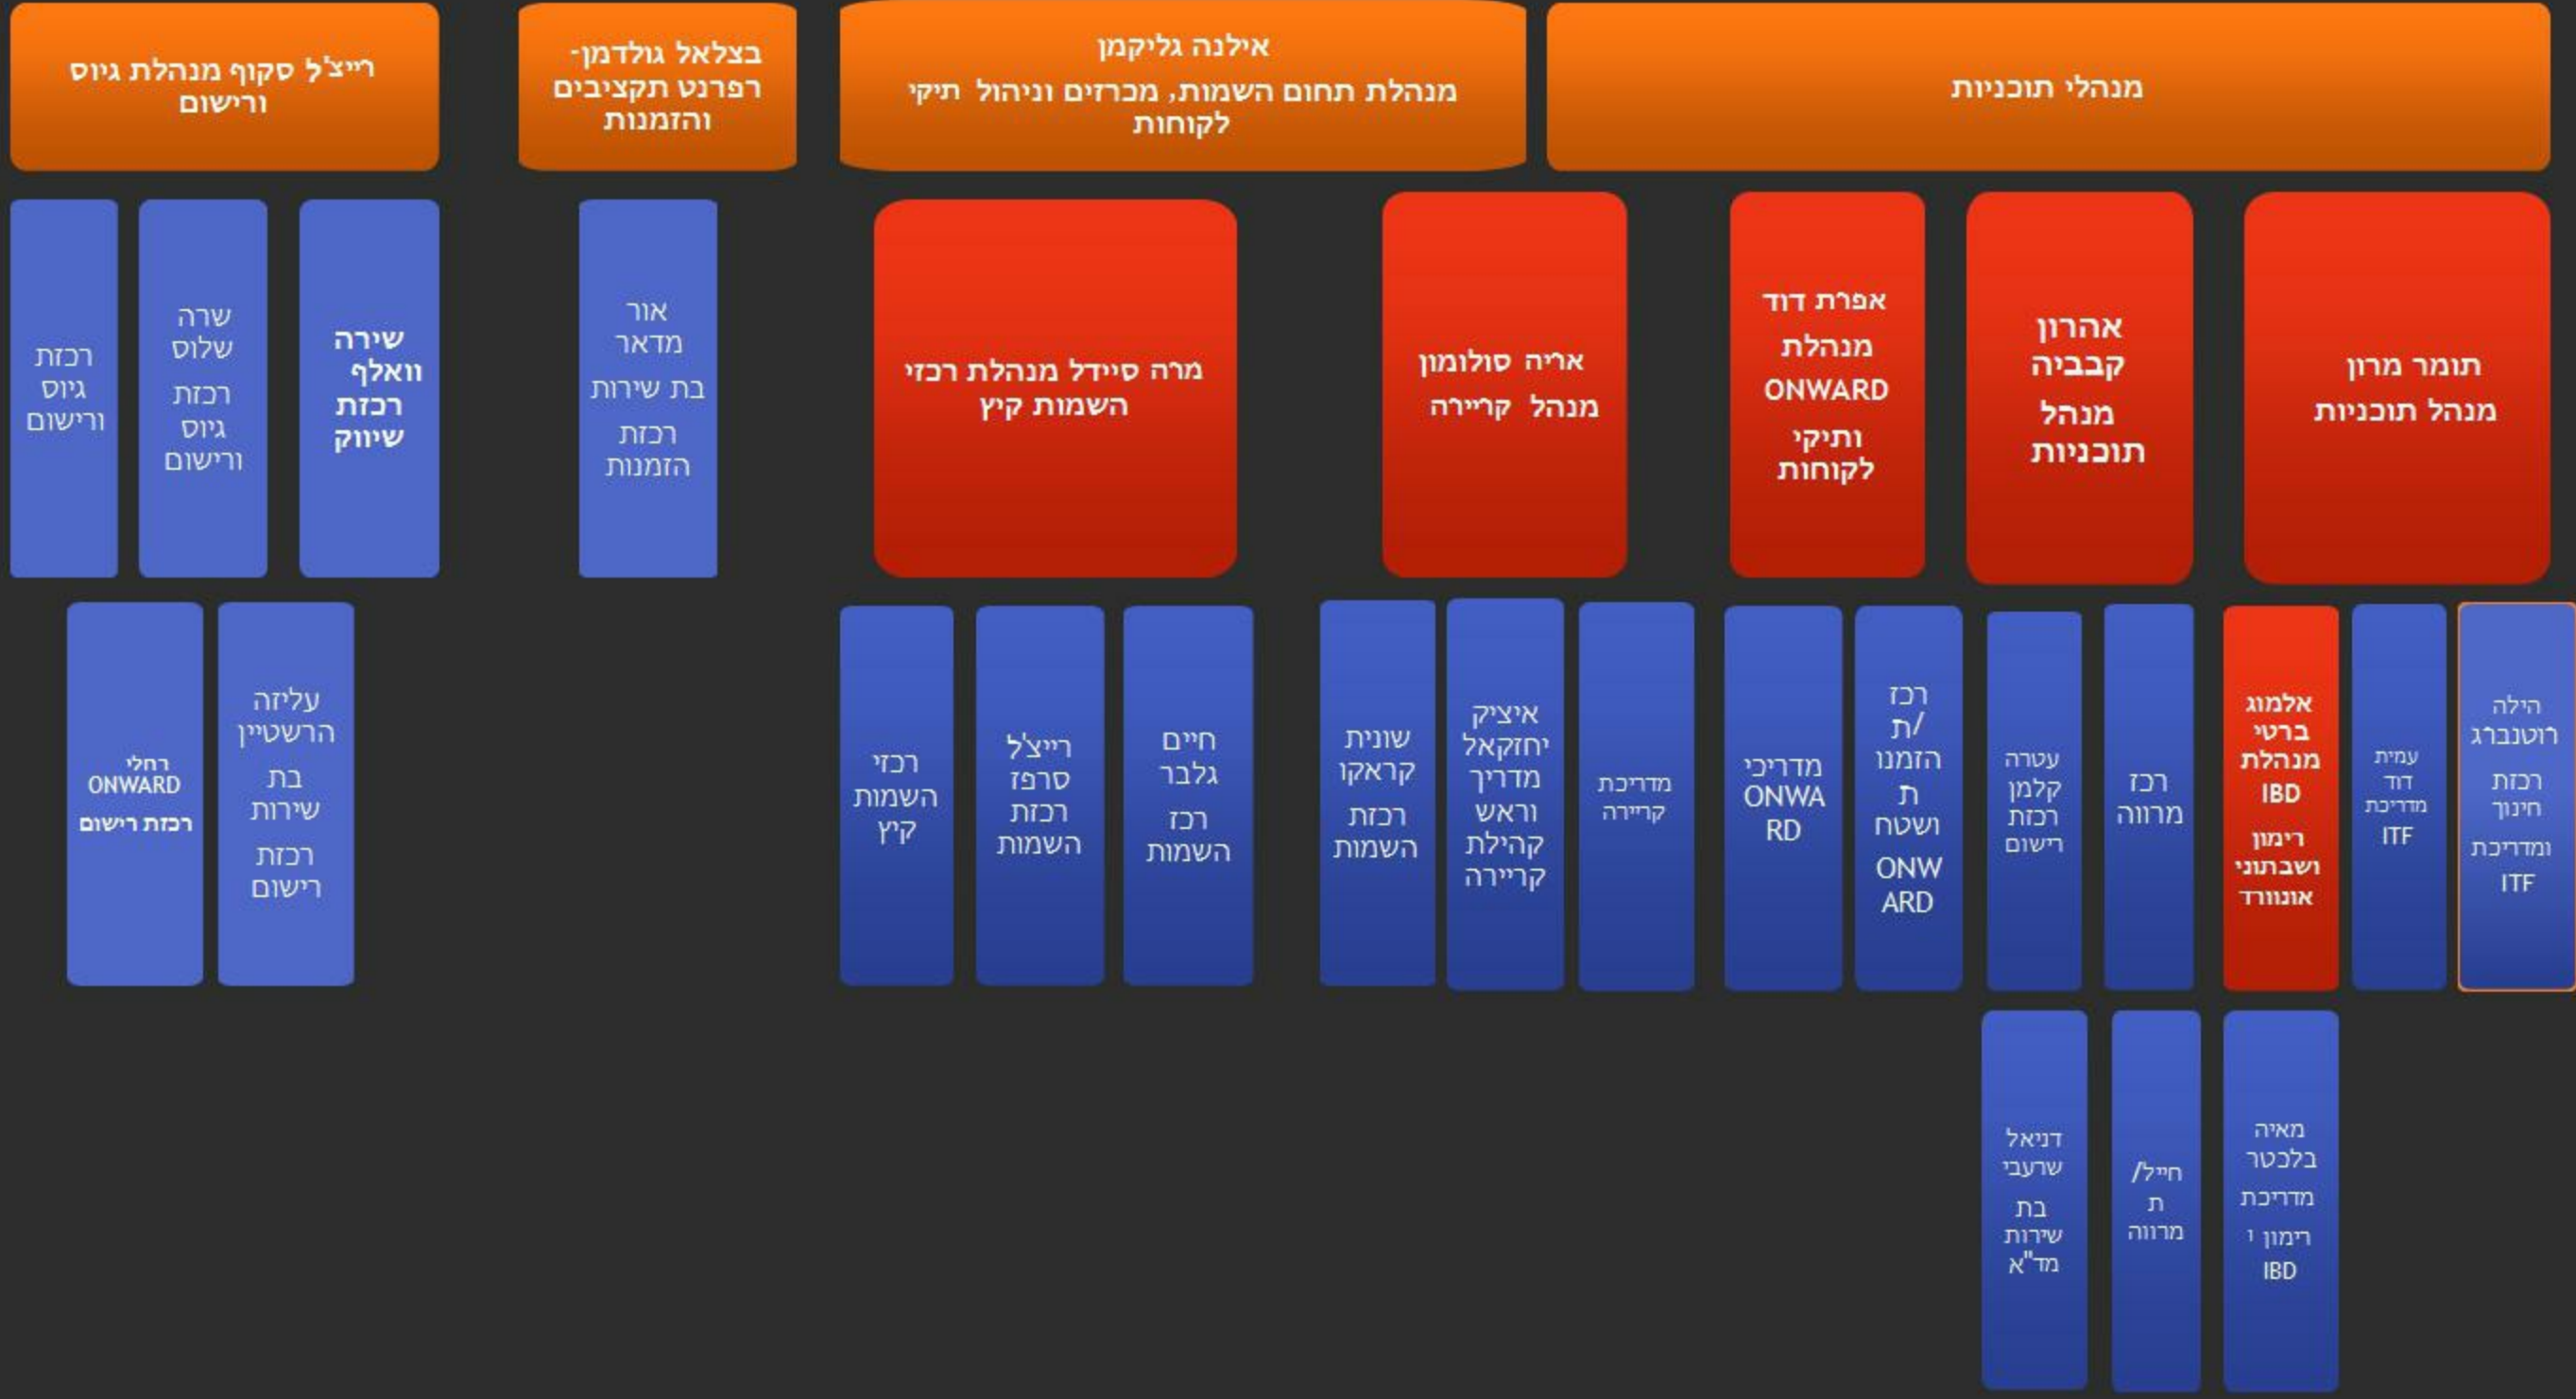

Long Term English Speaking Programs

ריעות צוהר
מנהלת האגף

Our Programs

CAREER ISRAEL

- Longest running program
- Intern at a top company in Israel
- Live in Tel Aviv or Jerusalem
- Learn Hebrew
- Travel around Israel
- Enjoy seminars
- Participants from all over the world

The background image shows two men sitting at a dark wooden desk in an office. They are both looking at their laptops. The man on the left is wearing a grey t-shirt and has curly hair. The man on the right is also wearing a grey t-shirt and has short dark hair. On the desk, there are two laptops, a small potted plant, and a pen holder. The wall behind them is white and has three framed pictures or posters. The overall lighting is soft and professional.